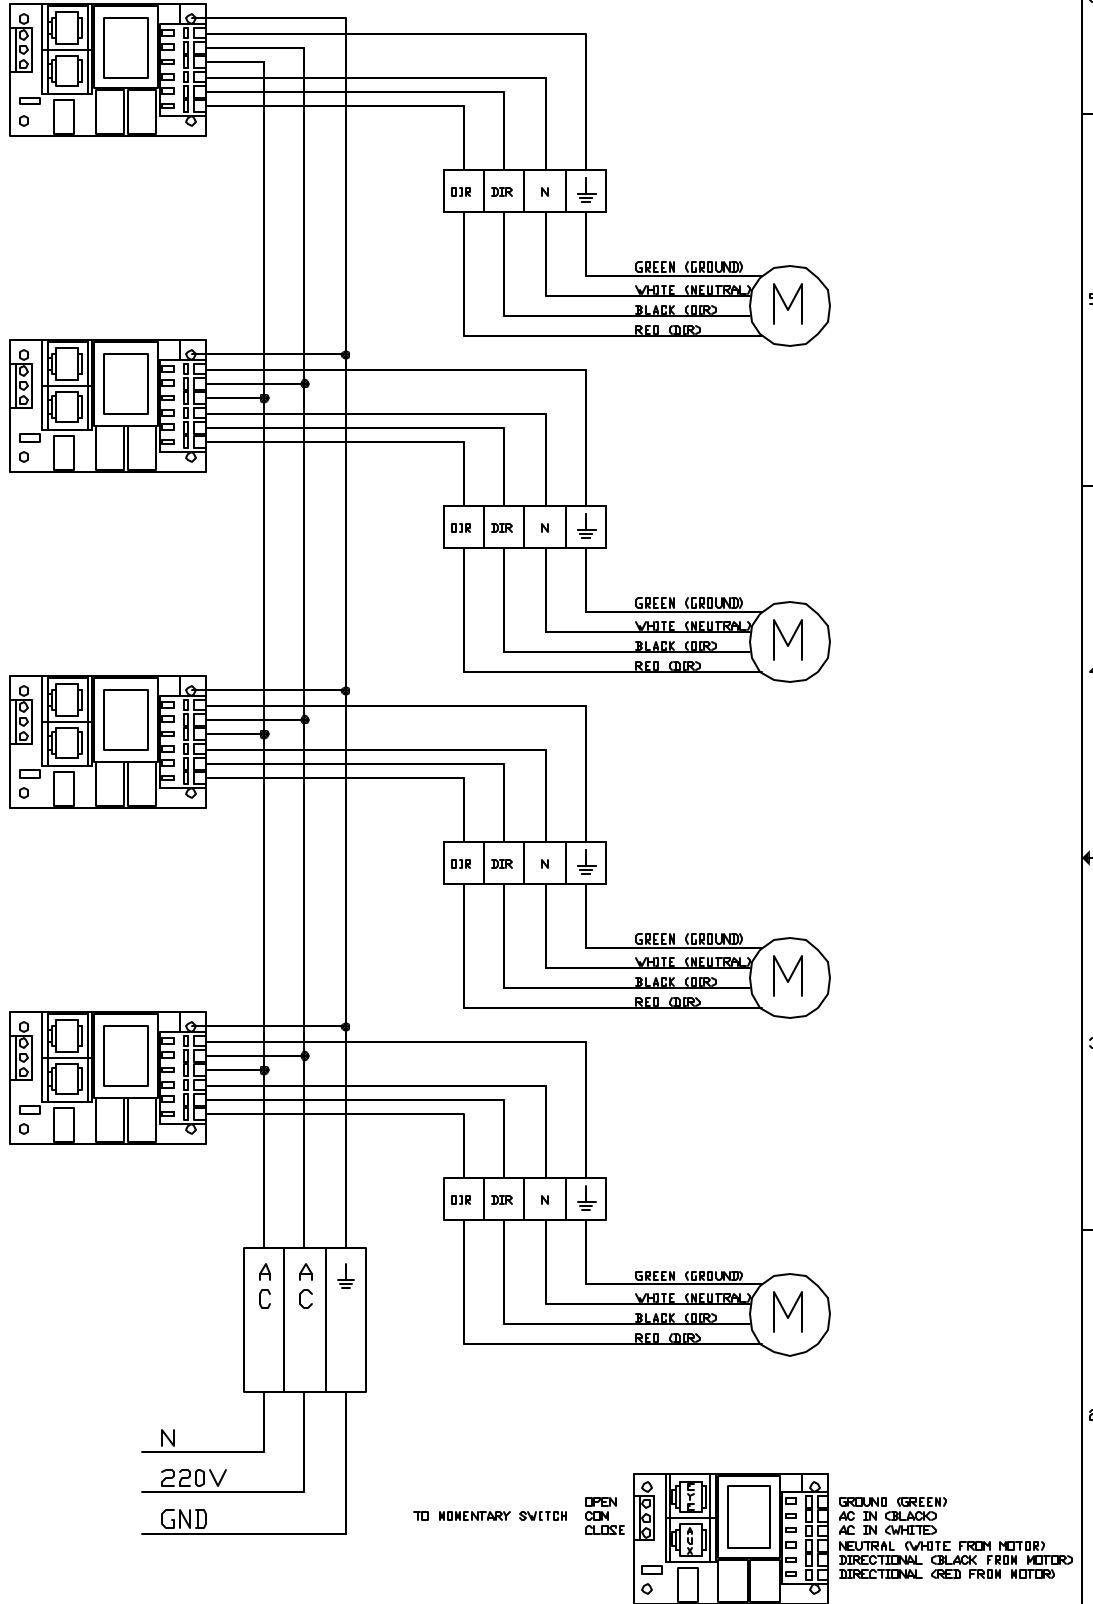

4-CHANNEL IR/LVI RECEIVER

<p>CONFIDENTIAL</p> <p>All information disclosed in this document is proprietary to BTX Window Automation. Holder agrees to maintain it in confidence and must not replicate or reveal this information in any manner.</p>	<p>Project SWITCHES</p>	<p>BTX™</p> <p>16705 Garden Dr. Dallas, Texas 75268 (214) 248-1610 (214) 248-2444 FAX</p>
	<p>Dim INCHES</p> <p>Tolerances</p> <p>.XX ± .015 .XXX ± .005 ANG ± .3°</p>	
<p>By: G. BENNETT</p>	<p>Date: 03-JULY-02</p>	<p>Size: NOT TO SCALE</p>
<p>Sheet 1 of 1</p>	<p>Dwg No: 4chan IR-LVI</p>	<p>Rev</p>