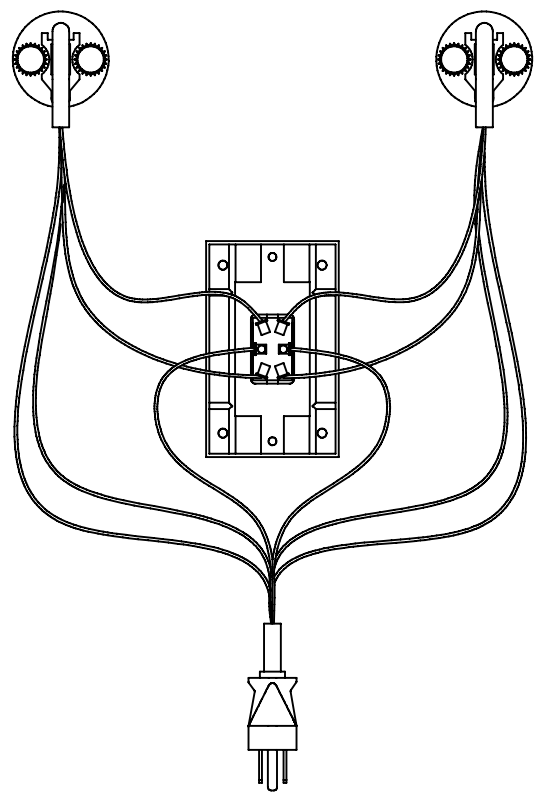

4

3

2

1

D

D

C

C

B

B

A

A

|   |             |            |            |        |              |       |   |    |   |
|---|-------------|------------|------------|--------|--------------|-------|---|----|---|
| <p><b>CONFIDENTIAL</b></p> <p>All information disclosed in this document is proprietary to BTX Window Automation. Holder agrees to maintain it in confidence and must not replicate or reveal this information in any manner.</p> | Project     | Wiring     |            |        |              |       |   |    |   |
|   | Dim         |            |            |        |              |       |   |    |   |
|   | TOLERANCES  |            |            |        |              |       |   |    |   |
|   |             | .XX ± .015 |            |        |              |       |   |    |   |
|   | .XXX ± .005 |            |            |        |              |       |   |    |   |
|   | ANG ± 1°    |            |            |        |              |       |   |    |   |
| By:   | G. Bennett  | Date:      | 24-July-06 | Scale: | Not To Scale | Sheet | 1 | of | 1 |