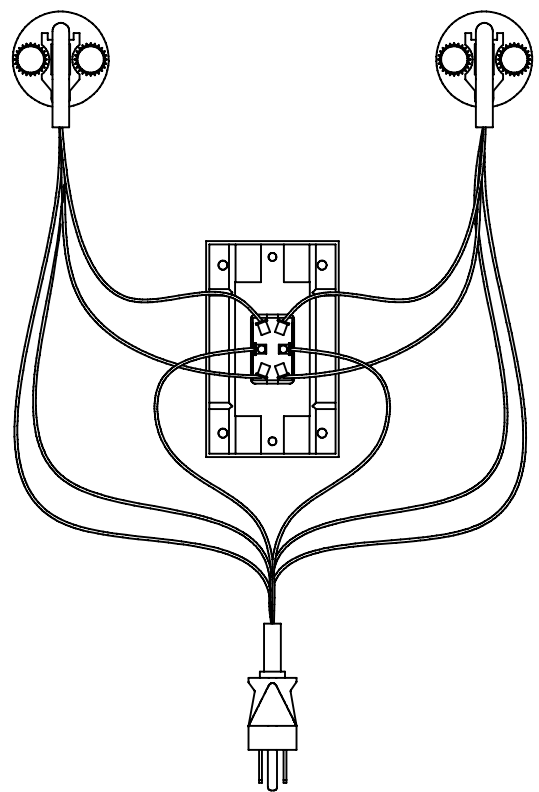

B

B

A

A

Switch Front View

<p><b>CONFIDENTIAL</b></p> <p>All information disclosed in this document is proprietary to BTX Window Automation. Holder agrees to maintain it in confidence and must not replicate or reveal this information in any manner.</p>	Project	Wiring			
	Dim				
	TOLERANCES				
		.XX ± .015			
	.XXX ± .005				
	ANG ± 1°				
By:	G. Bennett	Date:	24-July-06	Scale:	Not To Scale
		Dwg No:	DPDT	Rev	
		Sheet	1	of	1