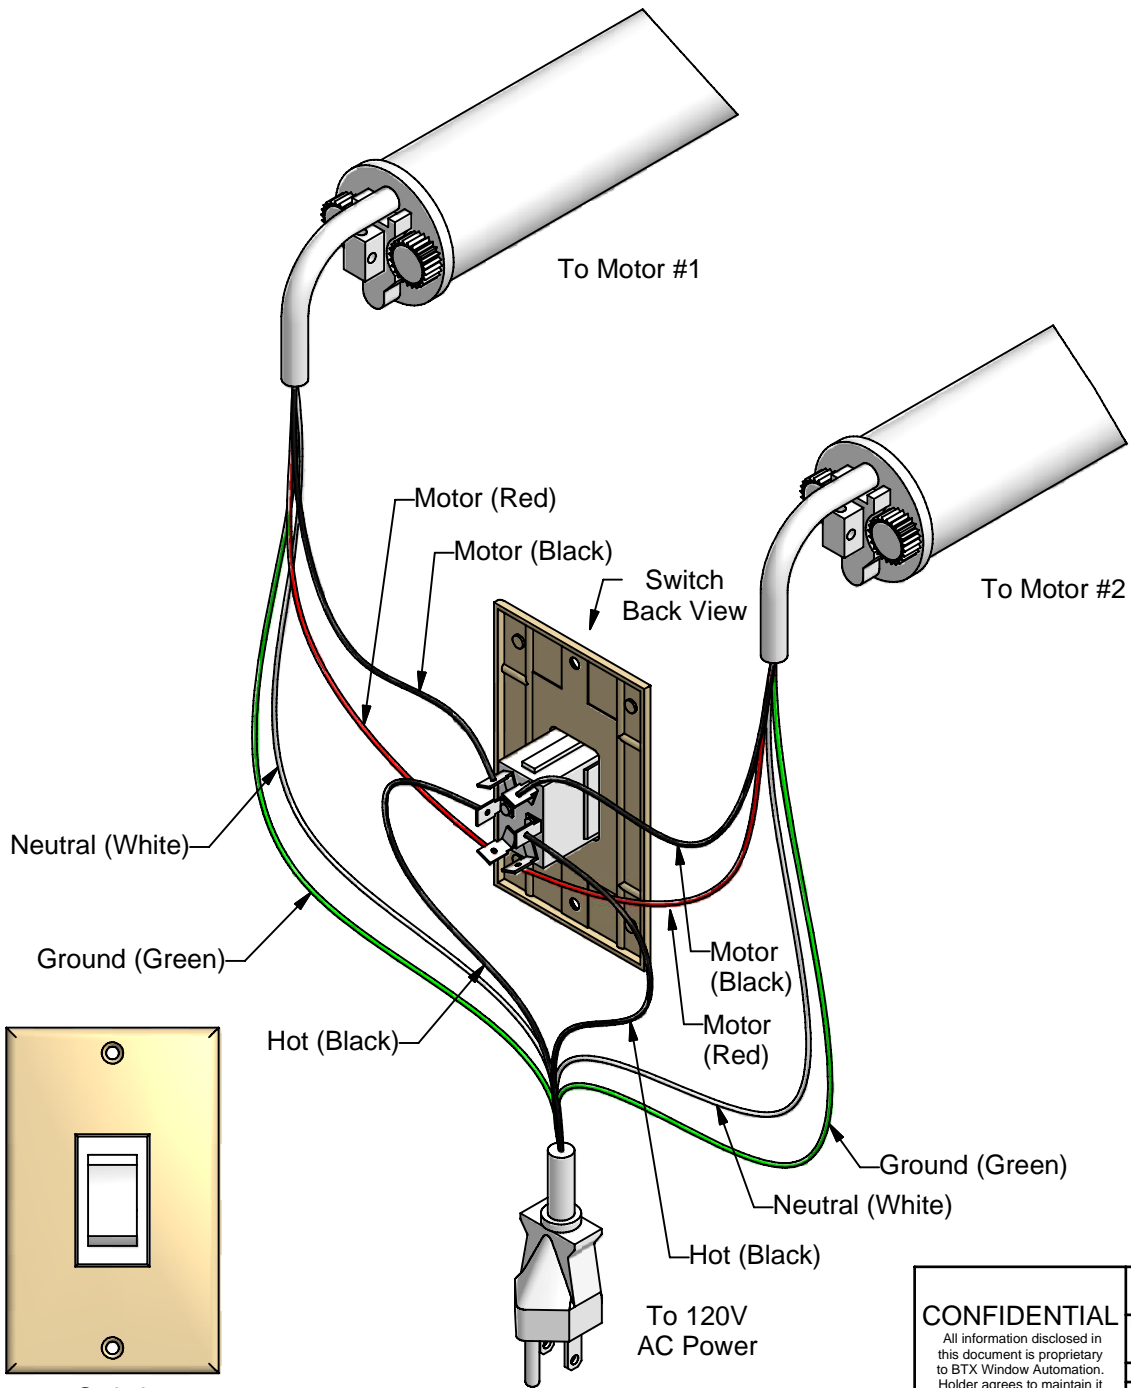

B

B

A

A

Switch Front View

<p><b>CONFIDENTIAL</b></p> <p>All information disclosed in this document is proprietary to BTX Window Automation. Holder agrees to maintain it in confidence and must not replicate or reveal this information in any manner.</p>	Project	Wiring			
	Dim				
	TOLERANCES				
		.XX ± .015			
	.XXX ± .005				
	ANG ± 1°				
By:	G. Bennett	Date:	24-July-06	Scale:	Not To Scale
		Dwg No:	DPDT	Rev	
		Sheet	1	of	1