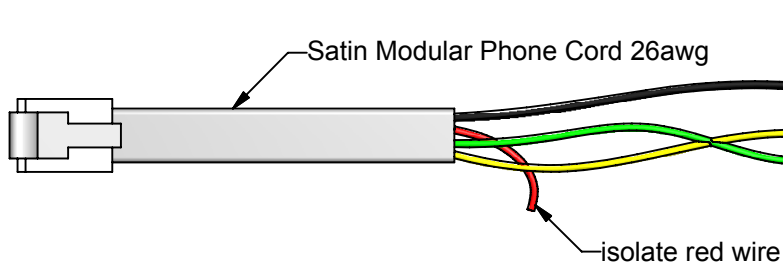

B

B

A

A

4-Conductor
26/4 Silver Satin
Low Voltage
Modular Wire

Colors MUST be in this order.

Black
Red
Green
Yellow

<p>CONFIDENTIAL</p> <p>All information disclosed in this document is proprietary to BTX Window Automation. Holder agrees to maintain it in confidence and must not replicate or reveal this information in any manner.</p>	Project	Wiring				BTX Window Automation 10763 Sanden Dr. Dallas, Texas 75238 (214) 340-2800 (214) 343-2444 FAX
	Dim					
	TOLERANCES		RS-232 to DB-9 Detail			
	.XX ± .015 .XXX ± .005 ANG ± 1°		Size	Matl:	Dwg No:	Rev
By: G. Bennett		Date: 23-June-06	Scale: 3/4	rs232_ucm_db9-1	1 of 1	