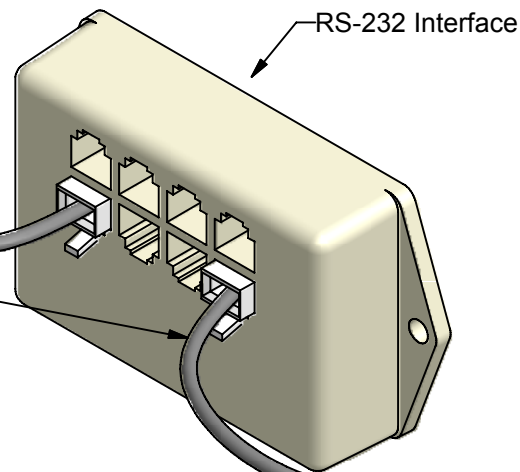

4

3

2

1

D

D

C

C

B

B

A

A

4-Conductor
26/4 Silver Satin
Low Voltage
Modular Wire

Colors MUST be in this order.

Black
Red
Green
Yellow

<p>CONFIDENTIAL</p> <p>All information disclosed in this document is proprietary to BTX Window Automation. Holder agrees to maintain it in confidence and must not replicate or reveal this information in any manner.</p>	Project	Wiring				BTX Window Automation 10763 Sanden Dr. Dallas, Texas 75238 (214) 340-2800 (214) 343-2444 FAX
	Dim					
	TOLERANCES		RS-232 to DB-9 Detail			
	.XX ± .015 .XXX ± .005 ANG ± 1°		Size	Matl:	Dwg No:	Rev
By: G. Bennett		Date: 23-June-06	Scale: 3/4	rs232_ucm_db9-1	1 of 1	