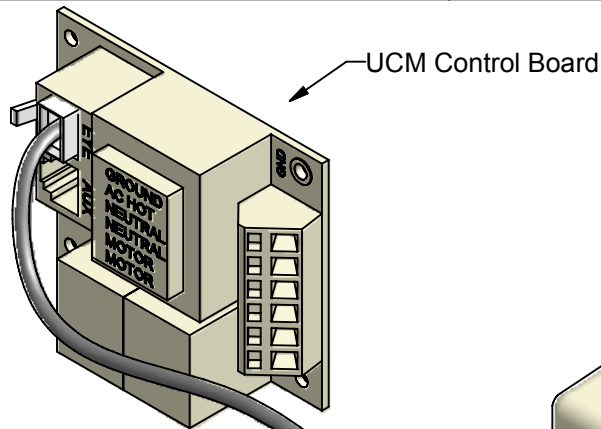

B

B

A

A

4-Conductor
26/4 Silver Satin
Low Voltage
Modular Wire

Colors MUST be in this order.

Black
Red
Green
Yellow

<p>CONFIDENTIAL</p> <p>All information disclosed in this document is proprietary to BTX Window Automation. Holder agrees to maintain it in confidence and must not replicate or reveal this information in any manner.</p>	Project	Wiring				BTX Window Automation 10763 Sanden Dr. Dallas, Texas 75238 (214) 340-2800 (214) 343-2444 FAX
	Dim					
	TOLERANCES		RS-232 to DB-9 Detail			
	.XX ± .015 .XXX ± .005 ANG ± 1°		Size	Matl:	Dwg No:	Rev
By: G. Bennett		Date: 23-June-06	Scale: 3/4	rs232_ucm_db9-1	1 of 1	