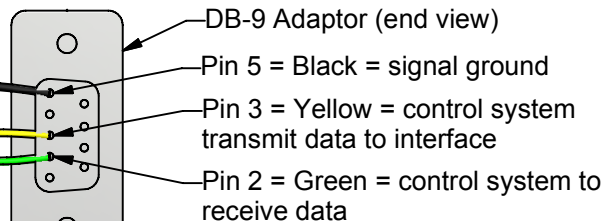

B

B

A

A

4-Conductor
26/4 Silver Satin
Low Voltage
Modular Wire

Colors MUST be in this order.

Black
Red
Green
Yellow

<p>CONFIDENTIAL</p> <p>All information disclosed in this document is proprietary to BTX Window Automation. Holder agrees to maintain it in confidence and must not replicate or reveal this information in any manner.</p>	Project	Wiring				BTX Window Automation 10763 Sanden Dr. Dallas, Texas 75238 (214) 340-2800 (214) 343-2444 FAX
	Dim					
	TOLERANCES		RS-232 to DB-9 Detail			
	.XX ± .015 .XXX ± .005 ANG ± 1°		Size	Matl:	Dwg No:	Rev
By: G. Bennett		Date: 23-June-06	Scale: 3/4	rs232_ucm_db9-1	1 of 1	