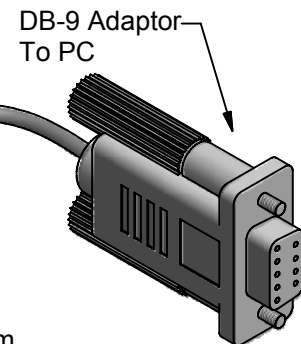

B

B

A

A

4-Conductor
26/4 Silver Satin
Low Voltage
Modular Wire

Colors MUST be in this order.

Black
Red
Green
Yellow

<p>CONFIDENTIAL</p> <p>All information disclosed in this document is proprietary to BTX Window Automation. Holder agrees to maintain it in confidence and must not replicate or reveal this information in any manner.</p>	Project	Wiring				BTX Window Automation 10763 Sanden Dr. Dallas, Texas 75238 (214) 340-2800 (214) 343-2444 FAX
	Dim					
	TOLERANCES		RS-232 to DB-9 Detail			
	.XX ± .015 .XXX ± .005 ANG ± 1°		Size	Matl:	Dwg No:	Rev
By: G. Bennett		Date: 23-June-06	Scale: 3/4	rs232_ucm_db9-1	1 of 1	