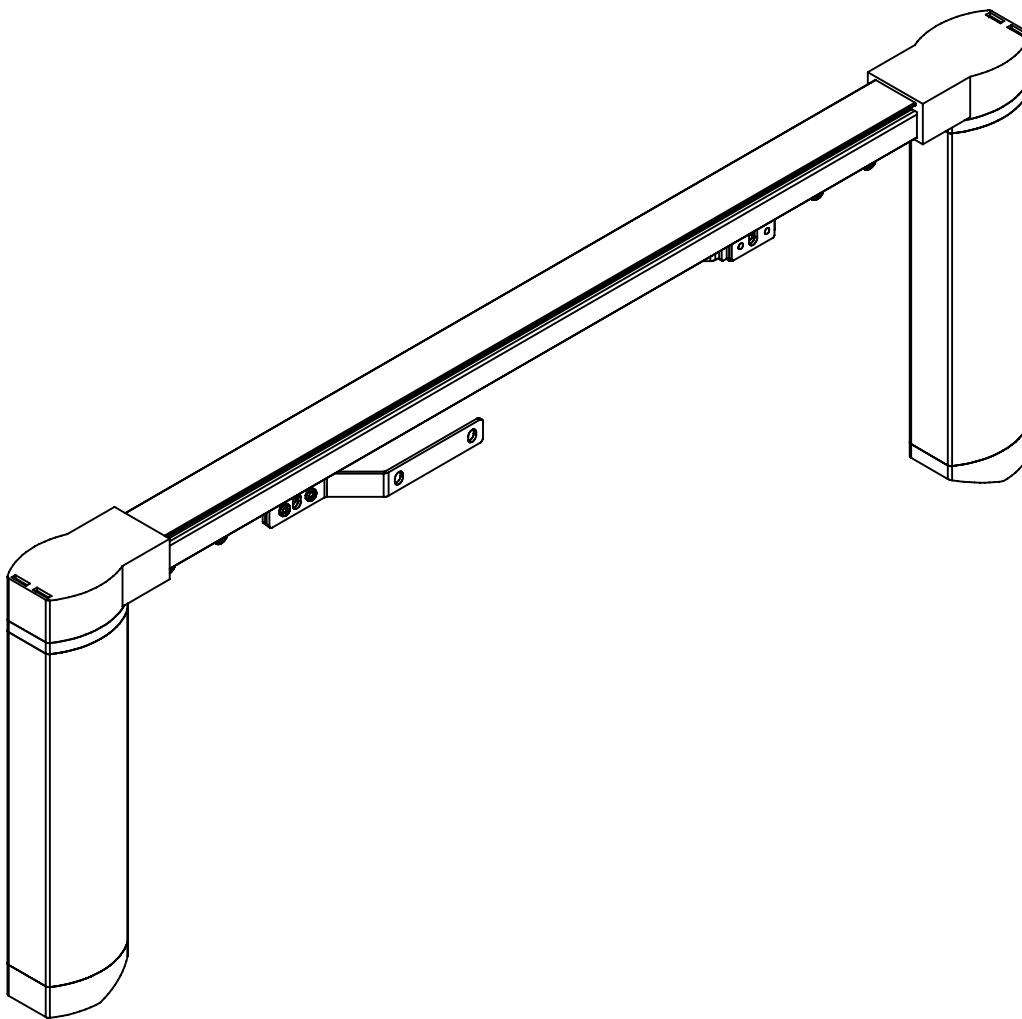

4

3

2

1

D

D

C

C

B

B

A

A

CONFIDENTIAL

Project **Drapery**

Dim **Inches**

TOLERANCES

.XX ± .015

.XXX ± .005

ANG ± 1°

BTX Window Automation
10763 Sanden Dr.
Dallas, Texas 75238
(214) 340-2800
(214) 343-2444 FAX

Tumo™ DC Tandem System

Size **A** | Matl: | Dwg No: **sunp tndm drape assy** | Rev

By: **G. Bennett**

Date: **2-Jun-08**

Scale: **1/4**

Sheet **1** of **2**

4

3

2

1