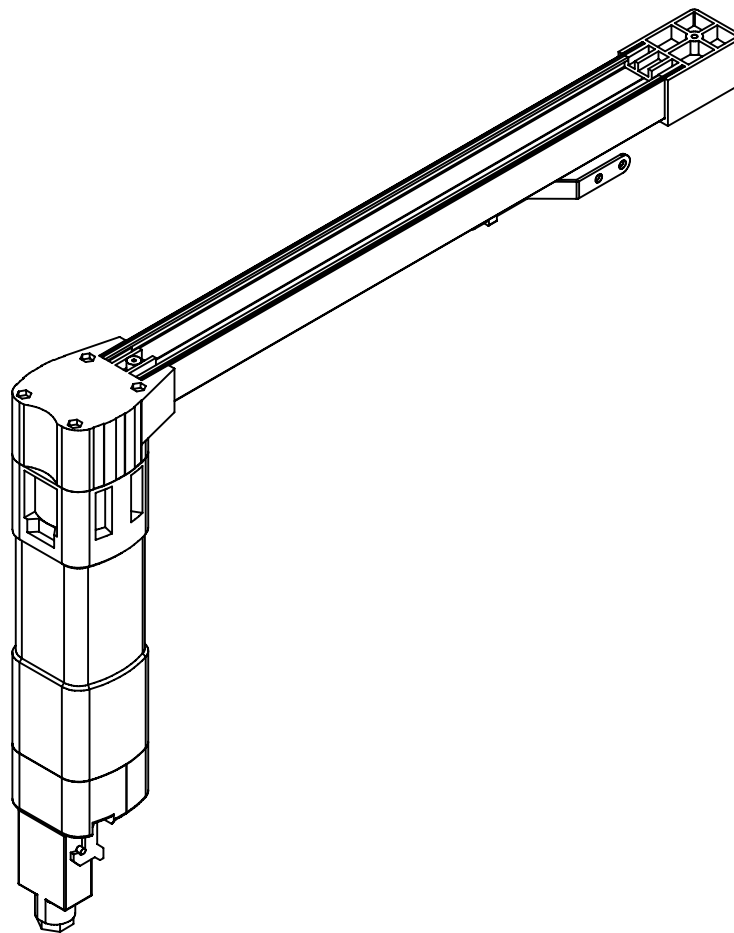

4

3

2

1

System

Part No.

Sub Part No.

D

D

C

C

B

B

A

A

CONFIDENTIAL

Project
BTX Drape

Dim
Inches

TOLERANCES

.XX ± .015

.XXX ± .005

ANG ± 1°

BTX®

BTX Window Automation
10763 Sanden Dr.
Dallas, Texas 75238
(214) 340-2800
(214) 343-2444 FAX

Sofia™ 45W Drapery System

Size
A

Matl:

Dwg No:

45wBTXdrpassy00

Rev

By: **G. Bennett**

Date: **7-Mar-05**

Scale: **1/4**

Sheet **1** of **1**

4

3

2

1