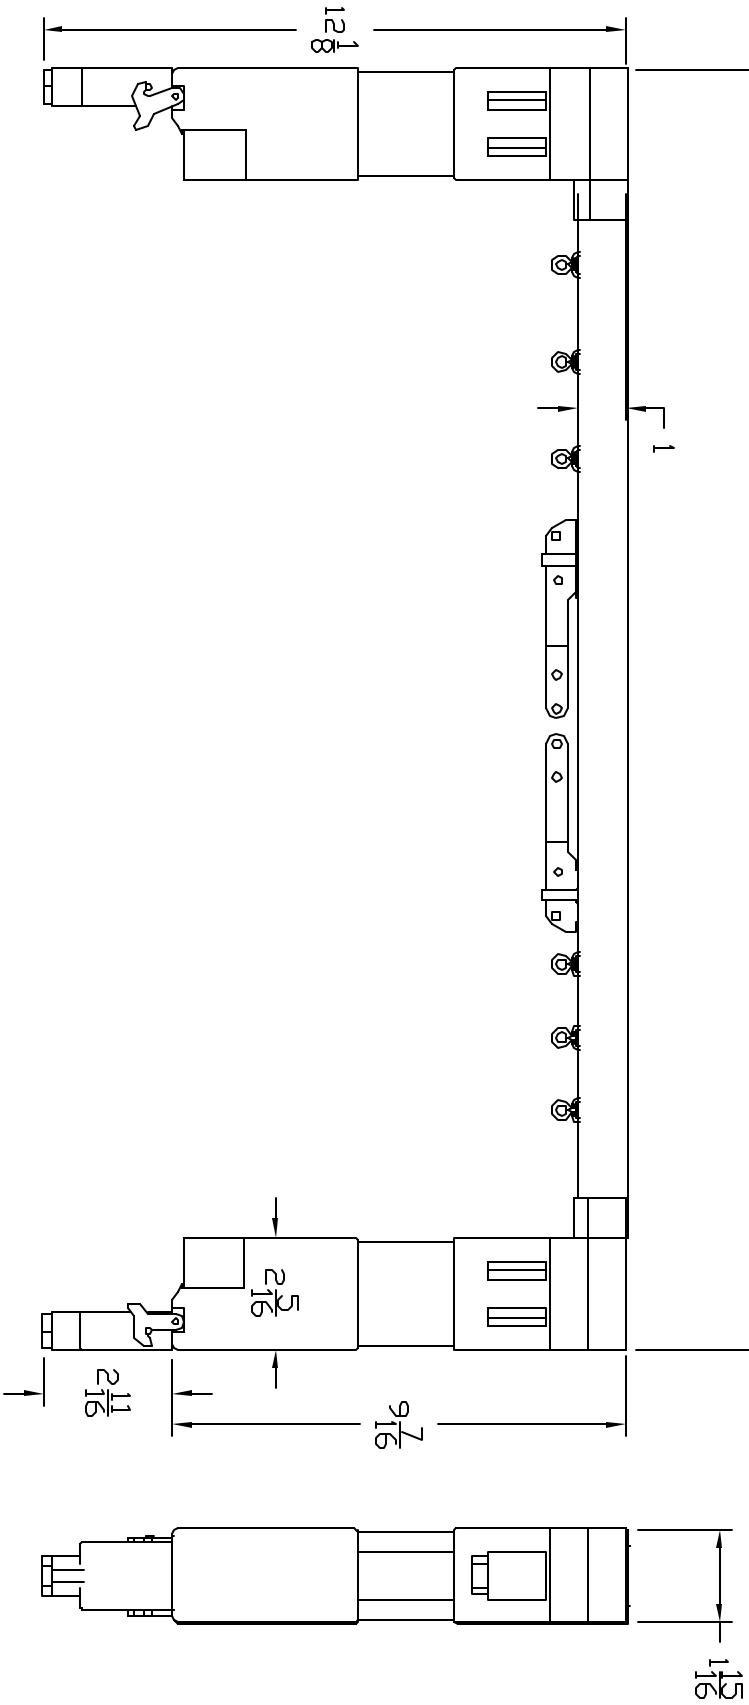

CONFIDENTIAL

All information disclosed in this document is proprietary to BTX Window Automation. Reader agrees to maintain it in confidence and must not replicate or reveal this information in any manner.

Project: 5060
Dim: INCHES
Tolerances: .XX ± .013
.XXX ± .005
AVG ± .3"

BTX™

BTX Window Automation
3000 Alameda Drive
Dallas, Texas 75238
Tel: 972-412-1810
Fax: 972-412-1810

Title: 5060 TANDEM DRAPERY SYSTEM (30W)

By: G. BENNETT

Size: A
Date: 13-MAR-00

Dwg No: 220mtrqsvtdm3000
Scale: NTS
Sheet 1 of 1

REV