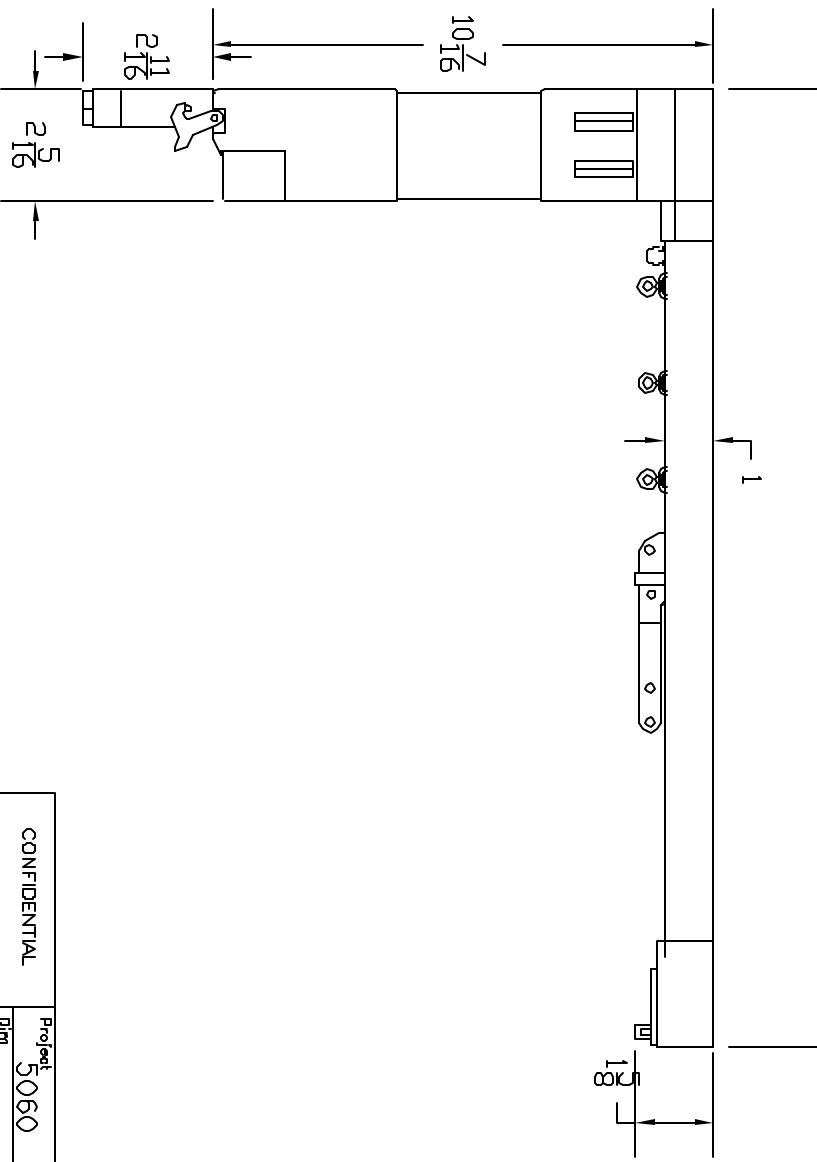

NOTE:
OVERALL LENGTH (will vary by application)