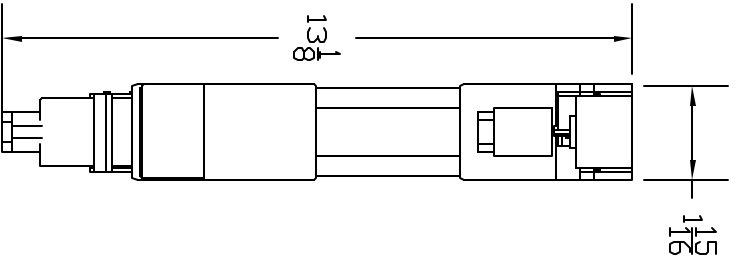

NOTE:
OVERALL LENGTH (will vary by application)